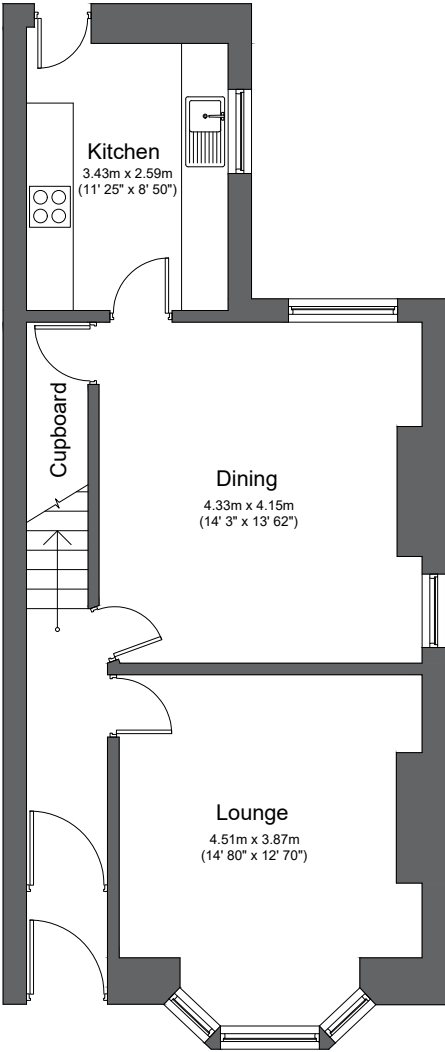

Total Floor Area: 103.38m<sup>2</sup> (1112.77ft<sup>2</sup>) approx.

Ground Floor

First Floor